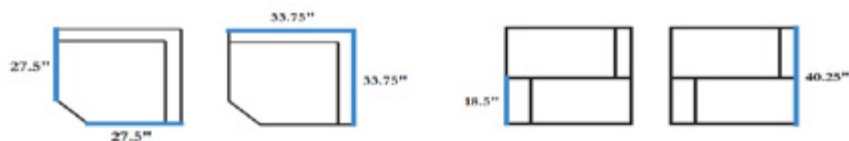

Rio Tinto Series 1526-CPB3

2018

Description Corner Banquette

Beech Wood-Melamine Kick

Fully Upholstered

Button/Diamond Pleated Tufted Back

Any Cape Standard Wood Finish

Fabric Grade	Grd 1/COM	Grd 2	Grd 3	Grd 4	Grd 5	Grd 6	Grd 7	Grd 8	Passport-Leather
	Requirement 6.75yds	Requirement 6.75yds	Requirement 6.75yds	Requirement 6.75yds	Requirement 6.75yds	Requirement 6.75yds	Requirement 6.75yds	Requirement 6.75yds	122Sqft
	Back: 5.75yds	Back: 5.75yds	Back: 5.75yds	Back: 5.75yds	Back: 5.75yds	Back: 5.75yds	Back: 5.75yds	Back: 5.75yds	Back: 104sqft
	Seat: 1.25yds	Seat: 1.25yds	Seat: 1.25yds	Seat: 1.25yds	Seat: 1.25yds	Seat: 1.25yds	Seat: 1.25yds	Seat: 1.25yds	Seat: 23sqft
LIST	2595.00	3065.00	3535.00	4000.00	4470.00	5250.00	6190.00	7125.00	5855.00

Overall Height: 40.25"

Depth: 33.75"

Width: 27.5"

Seat Height: 18.5"

Arm Height: N/A

Stacking: No

Pcs/Carton: 1

Weight/Carton: 85 lbs

Volume: 22cuft

Upcharges: N/A

Paint Upcharge: N/A

Indoor: Yes

Outdoor: No