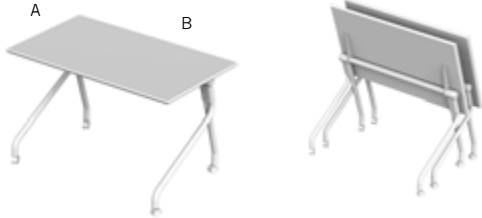

HOW TO READ CODES: REC 30 48 P3-120

REC= Rectangular

3048= Top Size: 30" x 48"

P3-120= Model P3-120 P3 Flip Top Base

P3 Series

Rectangular

Model #	Rectangle	Size	Wt.	ST1	ST2	ST3	ST4	ST5	ST6	ST7
		A x B								
REC 24 48	P3-120	24 48	60	1020	1108	1312	1414	1465	1720	2230
REC 24 54	P3-150	24 54	67	1100	1199	1429	1543	1601	1888	2461
REC 24 60	P3-150	24 60	72	1140	1250	1505	1633	1696	2015	2653
REC 24 72	P3-180	24 72	85	1280	1412	1718	1871	1948	2330	3095
REC 30 48	P3-120	30 48	70	1100	1210	1465	1593	1656	1975	2613
REC 30 54	P3-150	30 54	78	1190	1314	1601	1744	1816	2174	2892
REC 30 60	P3-150	30 60	85	1240	1378	1696	1856	1935	2334	3131
REC 30 72	P3-180	30 72	100	1400	1565	1948	2139	2234	2713	3669